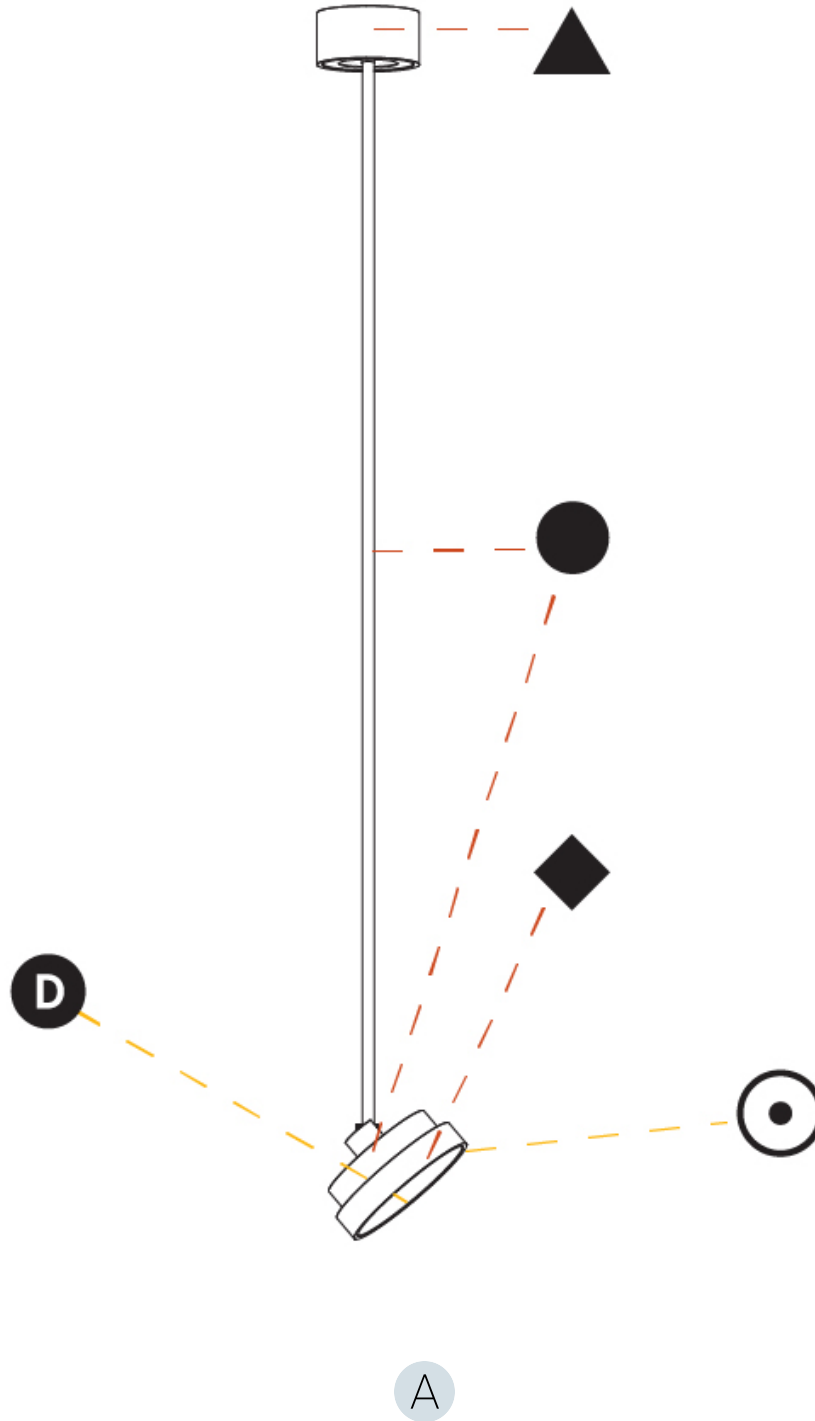

SIGN DIVA FLEX SUSPENSION

A30852-

PROJECT
TYPE
SPECIFIER
QUANTITY
DATE