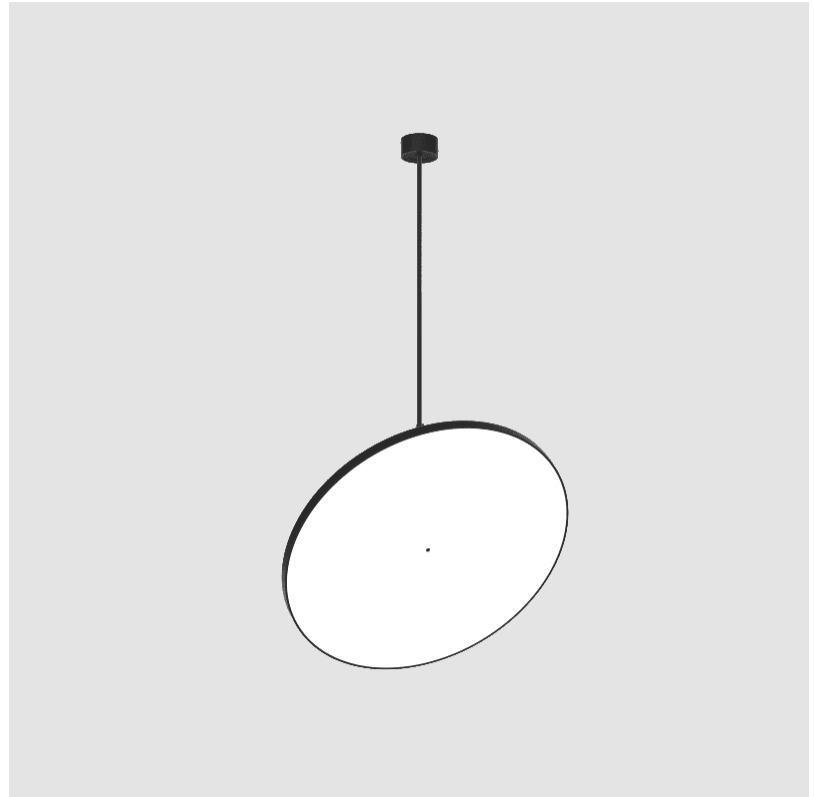

GENERAL

Series: Sign Diva Flex
Subseries: Sign Diva Flex
Partner: Prolicht
Division: Architectural
Installation: Suspension
Product Type: Pendant
Mounting Location: Ceiling
Light Distribution: Adjustable

PHYSICAL

Shape: Round
Diameter (mm): 1100
Diameter (in): 43 ⁵/₁₆
Height (mm): 1620
Height (in): 63 ³/₄
Weight (kg): 15.3
Weight (lbs): 33.66
Diffuser: PMMA - Opal / Micro-Prism / Sparkling Secret / Vintage Industrial
Fixture Finish: SSR / BKV / CWI / CRY / HAB / UFT / ITA / RUA / FTG / MYG / LOD / PUS / FRO / FUP / KIA / POP / BLS / SPG / MEY / GOH / CHC / COM / ABZ / JAG / OBR / MOS / ROR
Fixture Material: PMMA / Extruded Aluminum / Steel

ELECTRICAL

Lamp Type: LED (Zhaga Standard)
Input Wattage (W): 169.4
Total Output Wattage (W): 135
Dimming: Tri-Mode (Non-Dimming and Phase Dimming (120Vac only) and 0-10V Dimming)
Driver Included: Yes
Driver Location: Integrated
Driver Type: Constant Current - Universal
Driver Class: Class 2
Input Voltage (V): 120 - 277
Constant Current (MA): 600

LED

Color Temperature (°K): 2700 / 3000 / 3500 / 4000
Max. Delivered Lumen (lm): 16002 / 17172 / 19937 / 20344
Nominal Lumen (lm): 18992 / 20305 / 23575 / 24056
CRI: >90 CRI
Lamp Life (hrs): 50000

OPTICAL

Adjustability: Rotational 170°; Tilt 90°

RATINGS AND CERTIFICATIONS

Certified By: Certified for North American Standards
IP rating: IP20