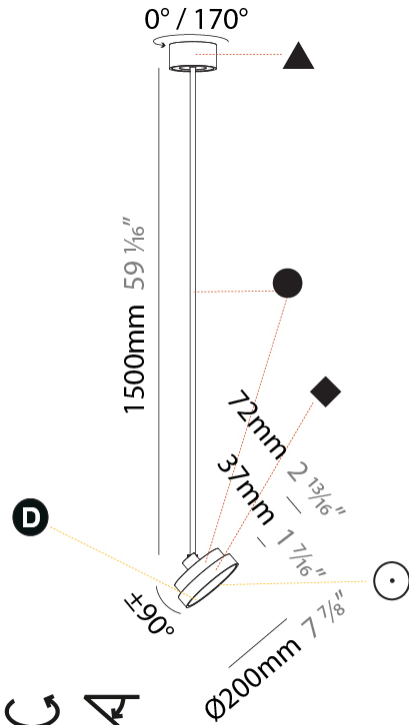

GENERAL

Series: Sign Diva Flex
Subseries: Sign Diva Flex
Partner: Prolicht
Division: Architectural
Installation: Suspension
Product Type: Pendant
Mounting Location: Ceiling
Light Distribution: Adjustable

PHYSICAL

Shape: Round
Diameter (mm): 200
Diameter (in): 7 7/8
Height (mm): 1620
Height (in): 63 3/4
Weight (kg): 2.007
Weight (lbs): 4.42
Diffuser: PMMA - Opal / Micro-Prism / Sparkling Secret / Vintage Industrial
Fixture Finish: SSR / BKV / CWI / CRY / HAB / UFT / ITA / RUA / FTG / MYG / LOD / PUS / FRO / FUP / KIA / POP / BLS / SPG / MEY / GOH / CHC / COM / ABZ / JAG / OBR / MOS / ROR
Fixture Material: PMMA / Extruded Aluminum / Steel

ELECTRICAL

Lamp Type: LED (Zhaga Standard)
Input Wattage (W): 12.1
Total Output Wattage (W): 11
Dimming: Tri-Mode (Non-Dimming and Phase Dimming (120Vac only) and 0-10V Dimming)
Driver Included: Yes
Driver Location: Integrated
Driver Type: Constant Current - Universal
Driver Class: Class 2
Input Voltage (V): 120 - 277
Constant Current (MA): 350

LED

Color Temperature (°K): 2700 / 3000 / 3500 / 4000
Max. Delivered Lumen (lm): 836 / 895 / 902 / 921
Nominal Lumen (lm): 1280 / 1370 / 1382 / 1410
CRI: >90 CRI
Lamp Life (hrs): 50000

OPTICAL

Adjustability: Rotational 170°, Tilt 90°

RATINGS AND CERTIFICATIONS

Certified By: Certified for North American Standards
IP rating: IP20