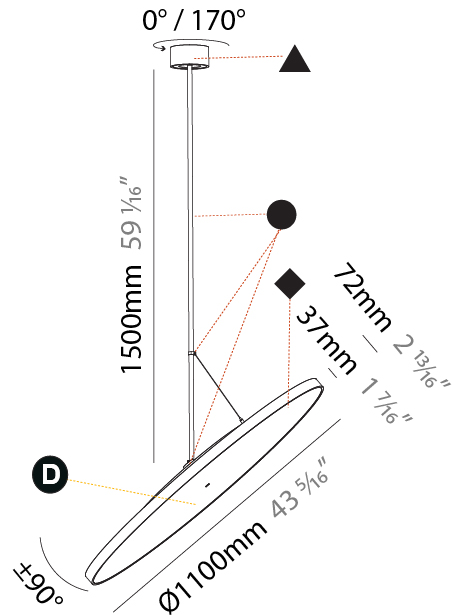

GENERAL

Series: Sign Diva Flex
Subseries: Sign Diva Flex
Partner: Prolicht
Division: Architectural
Installation: Suspension
Product Type: Pendant
Mounting Location: Ceiling
Light Distribution: Adjustable

PHYSICAL

Shape: Round
Diameter (mm): 1100
Diameter (in): 43 ⁵/₁₆
Height (mm): 1620
Height (in): 63 ³/₄
Weight (kg): 15.3
Weight (lbs): 33.66
Diffuser: PMMA - Opal / Micro-Prism / Sparkling Secret / Vintage Industrial
Fixture Finish: SSR / BKV / CWI / CRY / HAB / UFT / ITA / RUA / FTG / MYG / LOD / PUS / FRO / FUP / KIA / POP / BLS / SPG / MEY / GOH / CHC / COM / ABZ / JAG / OBR / MOS / ROR
Fixture Material: PMMA / Extruded Aluminum / Steel

ELECTRICAL

Lamp Type: LED (Zhaga Standard)
Input Wattage (W): 169.4
Total Output Wattage (W): 135
Dimming: Tri-Mode (Non-Dimming and Phase Dimming (120Vac only) and 0-10V Dimming)
Driver Included: Yes
Driver Location: Integrated
Driver Type: Constant Current - Universal
Driver Class: Class 2
Input Voltage (V): 120 - 277
Constant Current (MA): 600

LED

Color Temperature (°K): 2700 / 3000 / 3500 / 4000
Max. Delivered Lumen (lm): 16002 / 17172 / 19937 / 20344
Nominal Lumen (lm): 18992 / 20305 / 23575 / 24056
CRI: >90 CRI
Lamp Life (hrs): 50000

OPTICAL

Adjustability: Rotational 170°; Tilt 90°

RATINGS AND CERTIFICATIONS

Certified By: Certified for North American Standards
IP rating: IP20