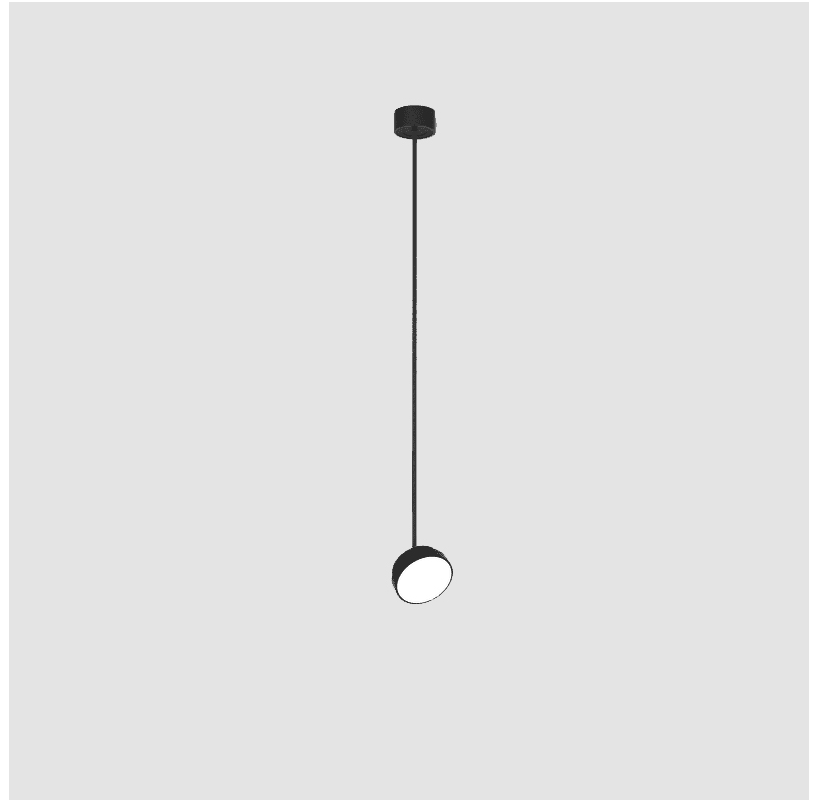

GENERAL

Series: Sign Diva Flex
Subseries: Sign Diva Flex
Partner: Prolicht
Division: Architectural
Installation: Suspension
Product Type: Pendant
Mounting Location: Ceiling
Light Distribution: Adjustable

PHYSICAL

Shape: Round
Diameter (mm): 200
Diameter (in): 7 7/8
Height (mm): 1620
Height (in): 63 3/4
Weight (kg): 2.007
Weight (lbs): 4.42
Diffuser: PMMA - Opal / Micro-Prism / Sparkling Secret / Vintage Industrial
Fixture Finish: SSR / BKV / CWI / CRY / HAB / UFT / ITA / RUA / FTG / MYG / LOD / PUS / FRO / FUP / KIA / POP / BLS / SPG / MEY / GOH / CHC / COM / ABZ / JAG / OBR / MOS / ROR
Fixture Material: PMMA / Extruded Aluminum / Steel

ELECTRICAL

Lamp Type: LED (Zhaga Standard)
Input Wattage (W): 12.1
Total Output Wattage (W): 11
Dimming: Tri-Mode (Non-Dimming and Phase Dimming (120Vac only) and 0-10V Dimming)
Driver Included: Yes
Driver Location: Integrated
Driver Type: Constant Current - Universal
Driver Class: Class 2
Input Voltage (V): 120 - 277
Constant Current (MA): 350

LED

Color Temperature (°K): 2700 / 3000 / 3500 / 4000
Max. Delivered Lumen (lm): 836 / 895 / 902 / 921
Nominal Lumen (lm): 1280 / 1370 / 1382 / 1410
CRI: >90 CRI
Lamp Life (hrs): 50000

OPTICAL

Adjustability: Rotational 170°, Tilt 90°

RATINGS AND CERTIFICATIONS

Certified By: Certified for North American Standards
IP rating: IP20