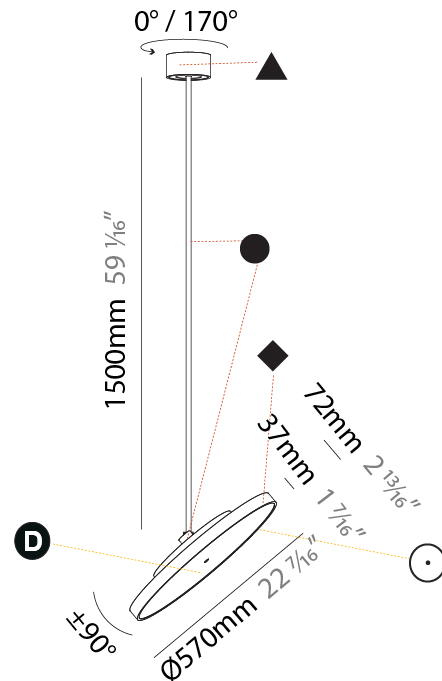

GENERAL

Series: Sign Diva Flex
Subseries: Sign Diva Flex
Partner: Prolicht
Division: Architectural
Installation: Suspension
Product Type: Pendant
Mounting Location: Ceiling
Light Distribution: Adjustable

PHYSICAL

Shape: Round
Diameter (mm): 570
Diameter (in): 22 7/16
Height (mm): 1620
Height (in): 63 3/4
Weight (kg): 7.077
Weight (lbs): 15.42
Diffuser: PMMA - Opal / Micro-Prism / Sparkling Secret / Vintage Industrial
Fixture Finish: SSR / BKV / CWI / CRY / HAB / UFT / ITA / RUA / FTG / MYG / LOD / PUS / FRO / FUP / KIA / POP / BLS / SPG / MEY / GOH / CHC / COM / ABZ / JAG / OBR / MOS / ROR
Fixture Material: PMMA / Extruded Aluminum / Steel

ELECTRICAL

Lamp Type: LED (Zhaga Standard)
Input Wattage (W): 58.3
Total Output Wattage (W): 53
Dimming: Tri-Mode (Non-Dimming and Phase Dimming (120Vac only) and 0-10V Dimming)
Driver Included: Yes
Driver Location: Integrated
Driver Type: Constant Current - Universal
Driver Class: Class 2
Input Voltage (V): 120 - 277
Constant Current (MA): 350

LED

Color Temperature (°K): 2700 / 3000 / 3500 / 4000
Max. Delivered Lumen (lm): 4439 / 4759 / 4801 / 4899
Nominal Lumen (lm): 6199 / 6646 / 6705 / 6842
CRI: >90 CRI
Lamp Life (hrs): 50000

OPTICAL

Adjustability: Rotational 170°; Tilt 90°

RATINGS AND CERTIFICATIONS

Certified By: Certified for North American Standards
IP rating: IP20